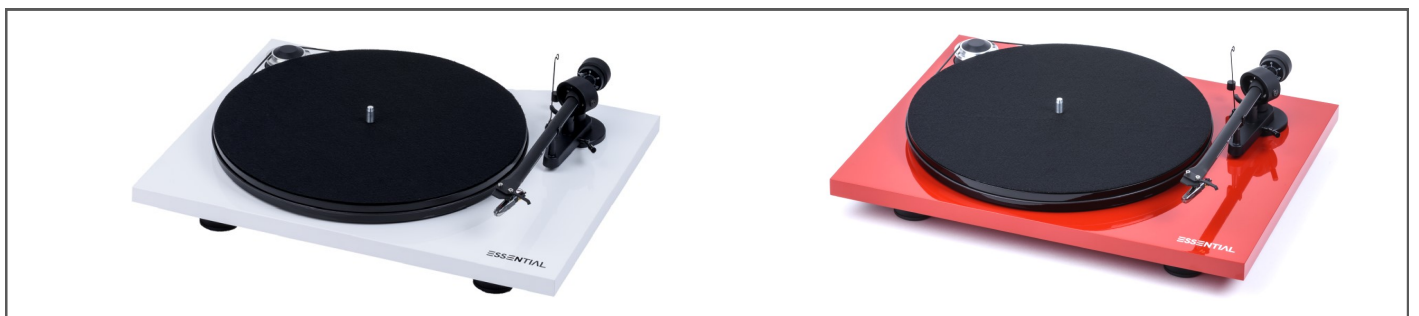

Essential III SB

Audiophile „Best Buy“ turntable with integrated speed change

- Belt drive with synchronous motor and silicone belt
- Speed Box built-in
- Diamond cut aluminium drive pulley
- Chassis & platter made of resonance in-sensitive MDF
- Integrated DC-powered motor control minimizes motor vibration and guarantees speed stability
- Low tolerance platter bearing with stainless steel spindle
- 8,6" aluminium tonearm with sapphire bearings
- Ortofon OM10 cartridge pre-mounted
- High-quality semi-balanced Connect it E phono interconnect
  With gold-plated RCA connectors included
- Special decoupling feet
- Dust cover included
- High-gloss colour options: black, red, white

Speed	33, 45 (electronic speed change)
Drive principle	belt drive
Wow and flutter	33: 0,70% 45: 0,60%
Speed drift	33: 0,21% 45: 0,19%
Platter	300mm MDF
Main platter bearing spindle	High-quality stainless steel
Tonearm	8,6", aluminium
Effective arm length	218,5 mm
Overhang	22,0mm
Effective tonearmmass	8,0 gr
Suitable for cartridge mass	3 - 5,5g
Tracking force	0 - 25mn (recommended for OM10 18mn)
Included accessory	power supply, dust cover
Power consumption	4,5 watts max
Dimensions	420 x 112 x 330mm (WxHxD)
Weight	5,0 kg net

Essential III SB - the comfy one!