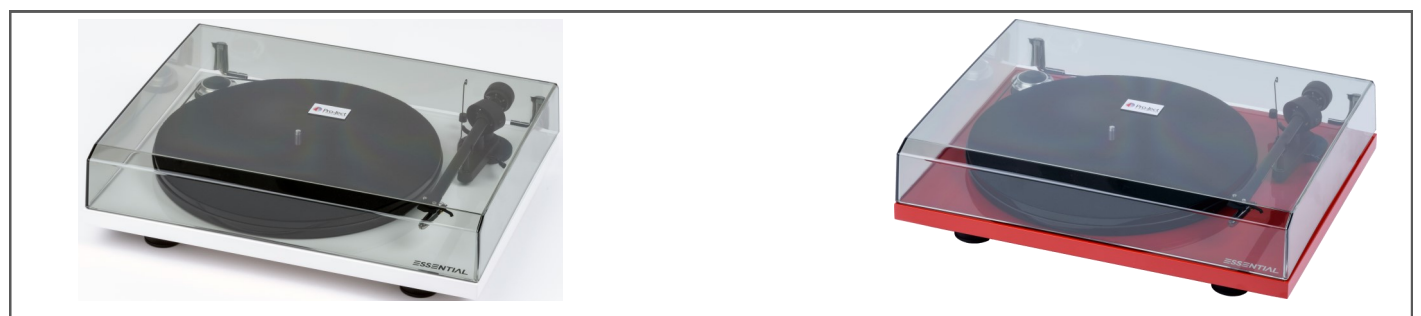

The Essential III range consists of six different models:

Essential III,

Essential III Phono,

Essential III SB,

Essential III Digital,

Essential III Bluetooth and

Essential III RecordMaster