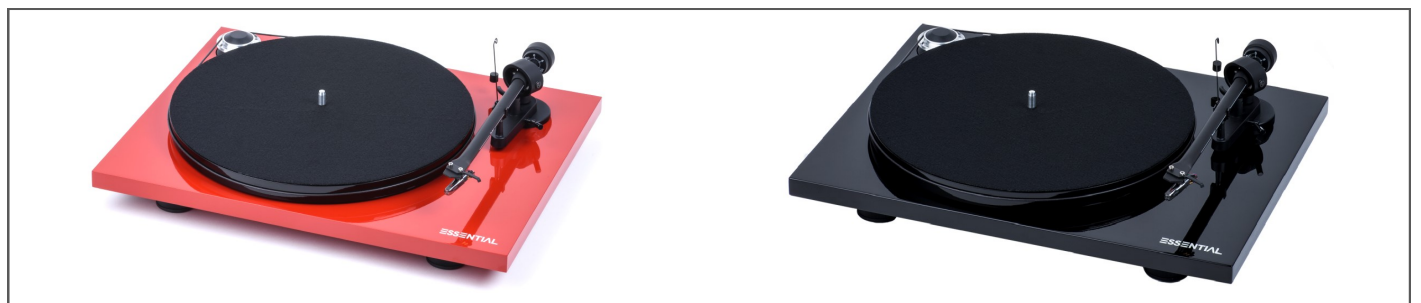

Equipped with the **high-quality pickup OM10** by the phonographic cartridge pioneer Ortofon, *Essential III* delivers lively, balanced and **highly involving** sound that will delight every vinyl lover. *Essential III* comes in the aesthetic high-gloss colors black, red and white.

Essential III Phono

Audiophile „Best Buy“ turntable with integrated phono stage

- Belt drive with synchronous motor and silicone belt
- Integrated MM phono stage
- Diamond cut aluminium drive pulley
- Chassis & platter made of resonance in-sensitive MDF
- Integrated DC-powered motor control minimizes motor vibration and guarantees speed stability
- Low tolerance platter bearing with stainless steel spindle
- 8,6" aluminium tonearm with sapphire bearings
- Ortofon OM10 cartridge pre-mounted
- High-quality semi-balanced Connect it E phono interconnect With gold-plated RCA connectors included
- Special decoupling feet
- Dust cover included
- High-gloss colour options: black, red, white

Essential III Phono comes in the aesthetic high-gloss colors black, red and white.

Essential III SB

Audiophile „Best Buy“ turntable with integrated speed change

- Belt drive with synchronous motor and silicone belt
- Speed Box built-in
- Diamond cut aluminium drive pulley
- Chassis & platter made of resonance in-sensitive MDF
- Integrated DC-powered motor control minimizes motor vibration and guarantees speed stability
- Low tolerance platter bearing with stainless steel spindle
- 8,6" aluminium tonearm with sapphire bearings
- Ortofon OM10 cartridge pre-mounted
- High-quality semi-balanced Connect it E phono interconnect
With gold-plated RCA connectors included
- Special decoupling feet
- Dust cover included
- High-gloss colour options: black, red, white