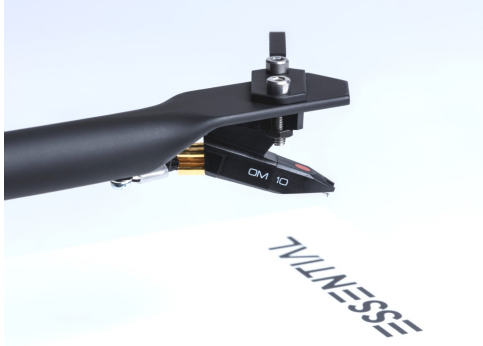

SRP
399,00 €

HiFi turntable with lossless aptX Bluetooth streaming

Essential III SB

The comfy one!

SRP
399,00 €

Built-in electronic speed control for more comfort

Essential III RecordMaster

The first choice for quality recording your vinyl!

SRP
450,00 €

The ultimate LP recording machine via USB!

All following turntables will share the same class-leading features such as:

High quality cartridge Ortofon OM10

⇒ *Accurate tracking*

Top notch pulley made from aluminium

⇒ *Precise power transmission*

Built-in DC-powered motor control

⇒ *Ultimate speed stability with minimized speed drift*

Main platter bearing with low tolerances

⇒ *Reduced rumble, reduced wow & flutter*

Plinth / platter made of MDF