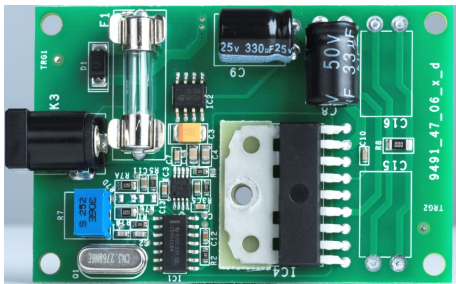

SRP
450,00 €

The ultimate LP recording machine via USB!

All following turntables will share the same class-leading features such as:

High quality cartridge Ortofon OM10

⇒ *Accurate tracking*

Top notch pulley made from aluminium

⇒ *Precise power transmission*

Built-in DC-powered motor control

⇒ *Ultimate speed stability with minimized speed drift*

Main platter bearing with low tolerances

⇒ *Reduced rumble, reduced wow & flutter*

Plinth / platter made of MDF

Essential III

Audiophile „Best Buy“ turntable

- Belt drive with synchronous motor and silicone belt
- Diamond cut aluminium drive pulley
- Chassis & platter made of resonance in-sensitive MDF
- Integrated DC-powered motor control minimizes motor vibration and guarantees speed stability
- Low tolerance platter bearing with stainless steel spindle
- 8,6" aluminium tonearm with sapphire bearings
- Ortofon OM10 cartridge pre-mounted
- High-quality semi-balanced Connect it E phono interconnect With gold-plated RCA connectors included
- Special decoupling feet
- Dust cover included
- High-gloss colour options: black, red, white