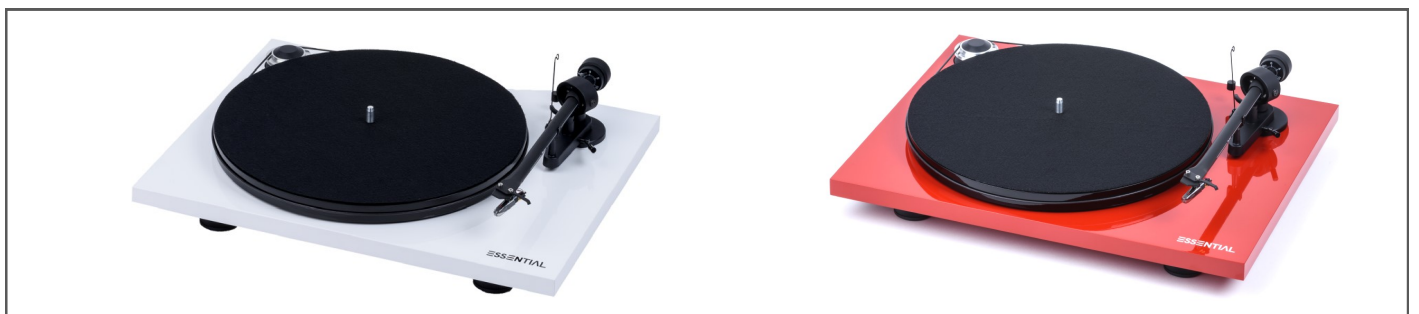

Essential III Digital - the turntable king of the analogue and digital world!

Essential III Digital is the successor to the well received and much respected Essential II Digital, a turntable that shook ground like probably no other before. Delivering its owner the unmatched comfort of a turntable that not only does analogue playback, but also converts his favourite LPs to a digital data stream via its optical output. A perfect match to connect to your multi room entertainment system, a soundbar or even a TV!

Equipped with the high-quality pickup OM10 by the phonographic cartridge pioneer Ortofon, *Essential III Digital* delivers lively, balanced and highly involving sound that will delight every vinyl lover. *Essential III Digital* comes in the aesthetic high-gloss colors black, red and white.