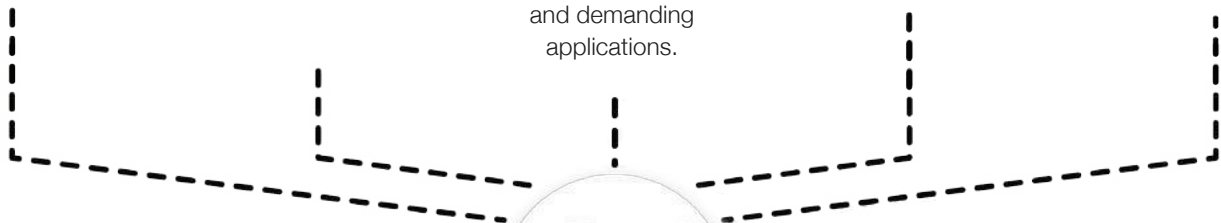

Every Home Deserves an ANTHEM!

The MRX SLM's small form-factor and exceptional audio performance make it the perfect device for every room of the house. You can stack multiple MRX SLMs together to create powerful and compact audio setups for multiple home theater systems or multi-channel systems throughout your home. And

with Anthem's renowned audio quality, you can be sure that each MRX SLM will deliver an immersive audio experience. Upgrade your home audio system with the MRX SLM and enjoy audio that is both powerful and compact.

MRX SLM

Compact AVR designed for secondary multi-channel zones.

MDX

Audio distribution solutions for sound delivery throughout the entirety of your home.

MRX 1140

High-performance audio/video receivers designed for critical listening environments and demanding applications.

AVM/MCA

Tailored audio/video processors and amplifiers designed for dedicated media rooms provide the most exhilarating experiences.