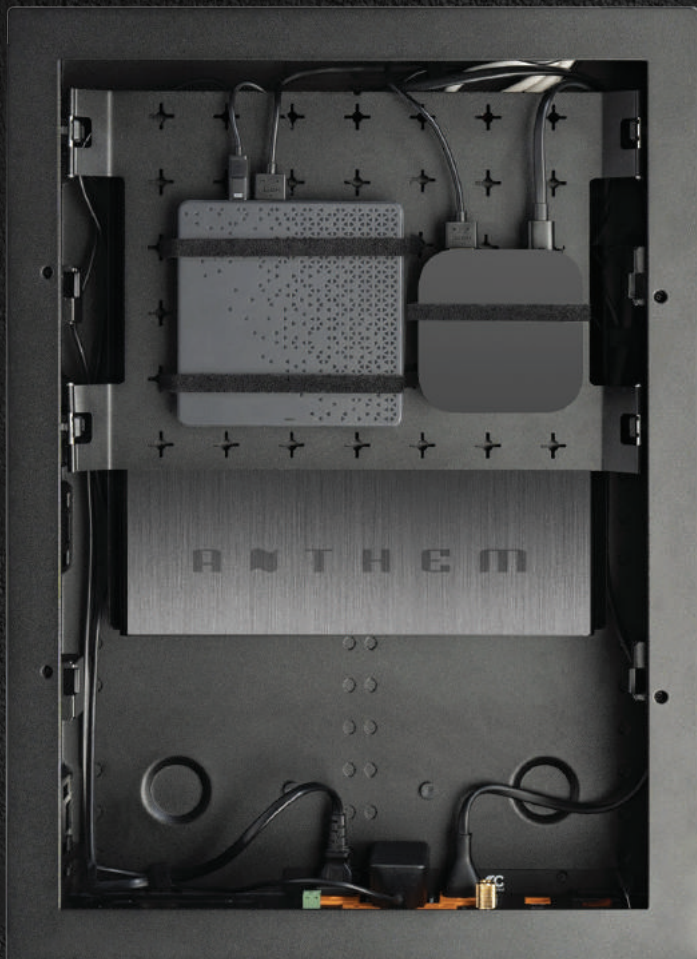

MRX SLM & In-Wall Media Box

Are you fed up with the mess of tangled cables and scattered devices in your entertainment area? The Anthem MRX SLM, combined with an In-Wall Media Box, offers a solution for a neat, streamlined setup that conceals all your AV gear.

Anthem Web User Interface

The Anthem Web User Interface was thoughtfully crafted for effortless setup. There's nothing simpler than configuring and calibrating on-site through our user-friendly web controls. Our adaptive web interface, specially designed, functions seamlessly on all devices. Tailor your settings to make the most of the MRX SLM features.