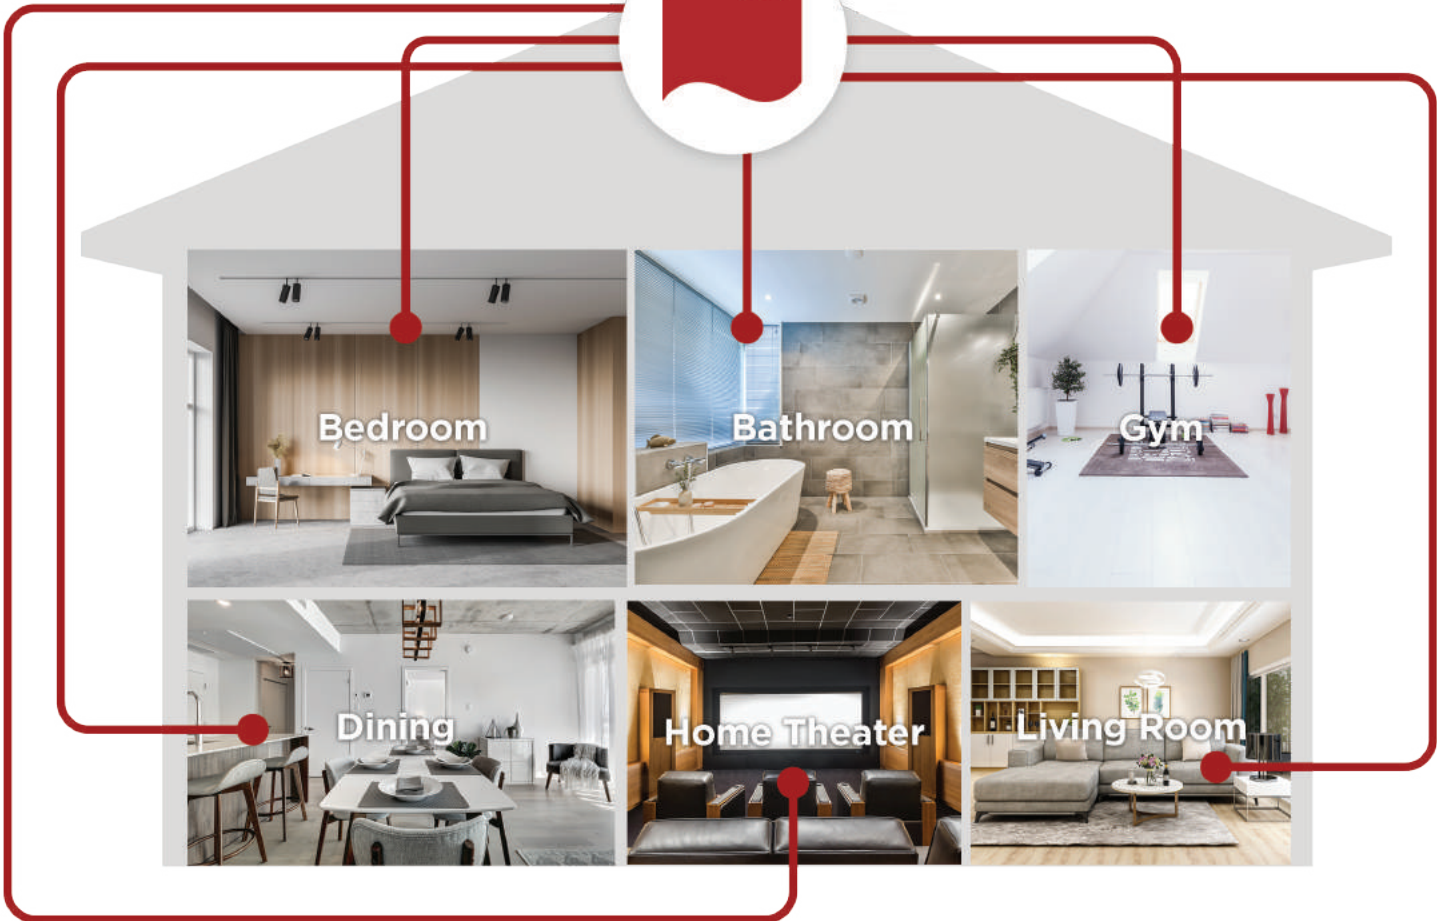

Every Home Deserves an ANTHEM!

The MRX SLM's small form-factor and exceptional audio performance make it the perfect device for every room of the house. You can stack multiple MRX SLMs together to create powerful and compact audio setups for multiple home theater systems or multi-channel systems throughout your home. And

with Anthem's renowned audio quality, you can be sure that each MRX SLM will deliver an immersive audio experience. Upgrade your home audio system with the MRX SLM and enjoy audio that is both powerful and compact.

MRX SLM

Compact AVR designed for secondary multi-channel zones.

MDX

Audio distribution solutions for sound delivery throughout the entirety of your home.

MRX 1140

High-performance audio/video receivers designed for critical listening environments and demanding applications.

AVM/MCA

Tailored audio/video processors and amplifiers designed for dedicated media rooms provide the most exhilarating experiences.